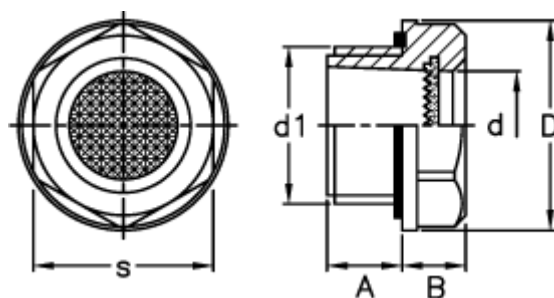

Data Sheet

Article number: 2311014462
Description: E+G Oil level indicator
HGFT.13/PR-1/2

Measures

A = 10.0
B = 8.5
d = 14.5
D = 28.0
d1 = G 1/2
s = 24